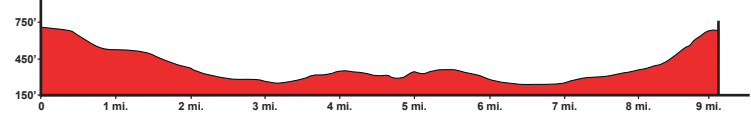

Xterra

TRAIL RUN

BLACK MOUNTAIN

- 15k Course
- 15k Markers
- 5k Mile Course
- 5k Mile Markers

5k Elevation Profile

15k Elevation Profile

- A Base Area, Start, Finish, First Aid, Water, Food, Toilets
- B Water / First Aid / Radio
- C Water / First Aid / Radio after underpass
- D Water / First Aid / Radio at Street Crossing
- E Water / First Aid / Radio at Grasslands Trail Intersection