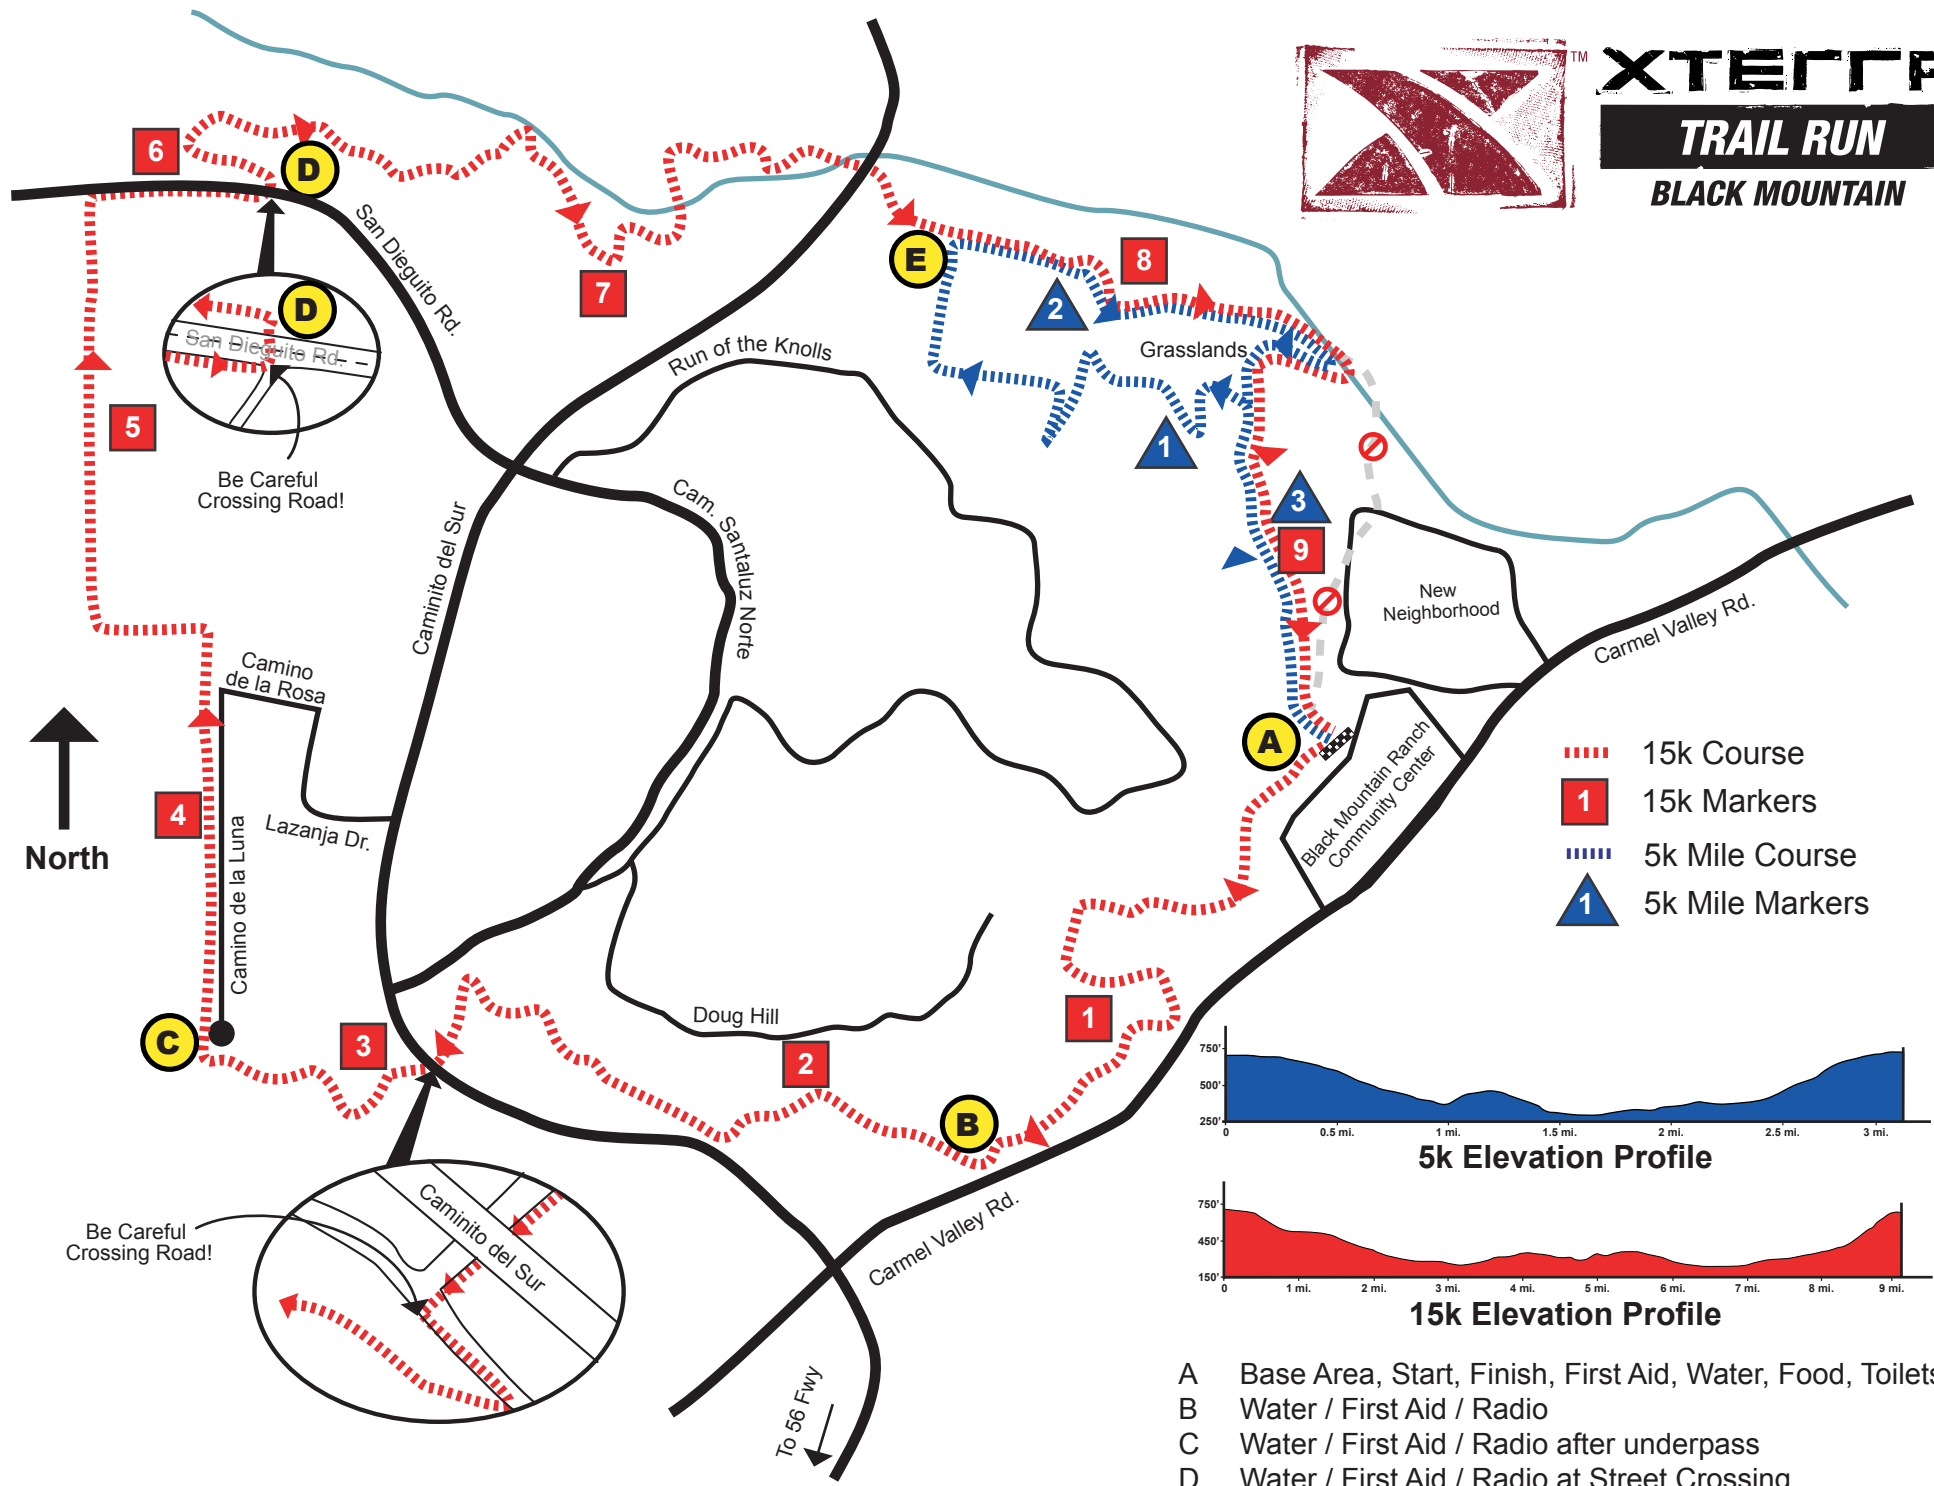

Xterra

TRAIL RUN

BLACK MOUNTAIN

- 15k Course
- 15k Markers
- 5k Mile Course
- 5k Mile Markers

5k Elevation Profile

15k Elevation Profile

- A Base Area, Start, Finish, First Aid, Water, Food, Toilets
- B Water / First Aid / Radio
- C Water / First Aid / Radio after underpass
- D Water / First Aid / Radio at Street Crossing
- E Water / First Aid / Radio at Grasslands Trail Intersection