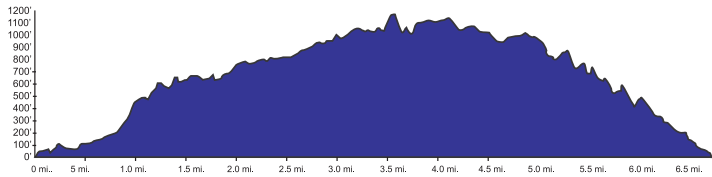

XTRERRA

TRAIL RUN

POINT MUGU

- A Base Area - Start/Finish, Aid, Water, Toilets
 - B Monitor
 - C Monitor
 - D Monitor & Water
 - E Monitor, Aid, Water
 - F Monitor, Aid, Water
-
- 18k Course
 - 18k Mile Markers
-
- 11k Course
 - 11k Mile Markers

11k Elevation Profile

18k Elevation Profile