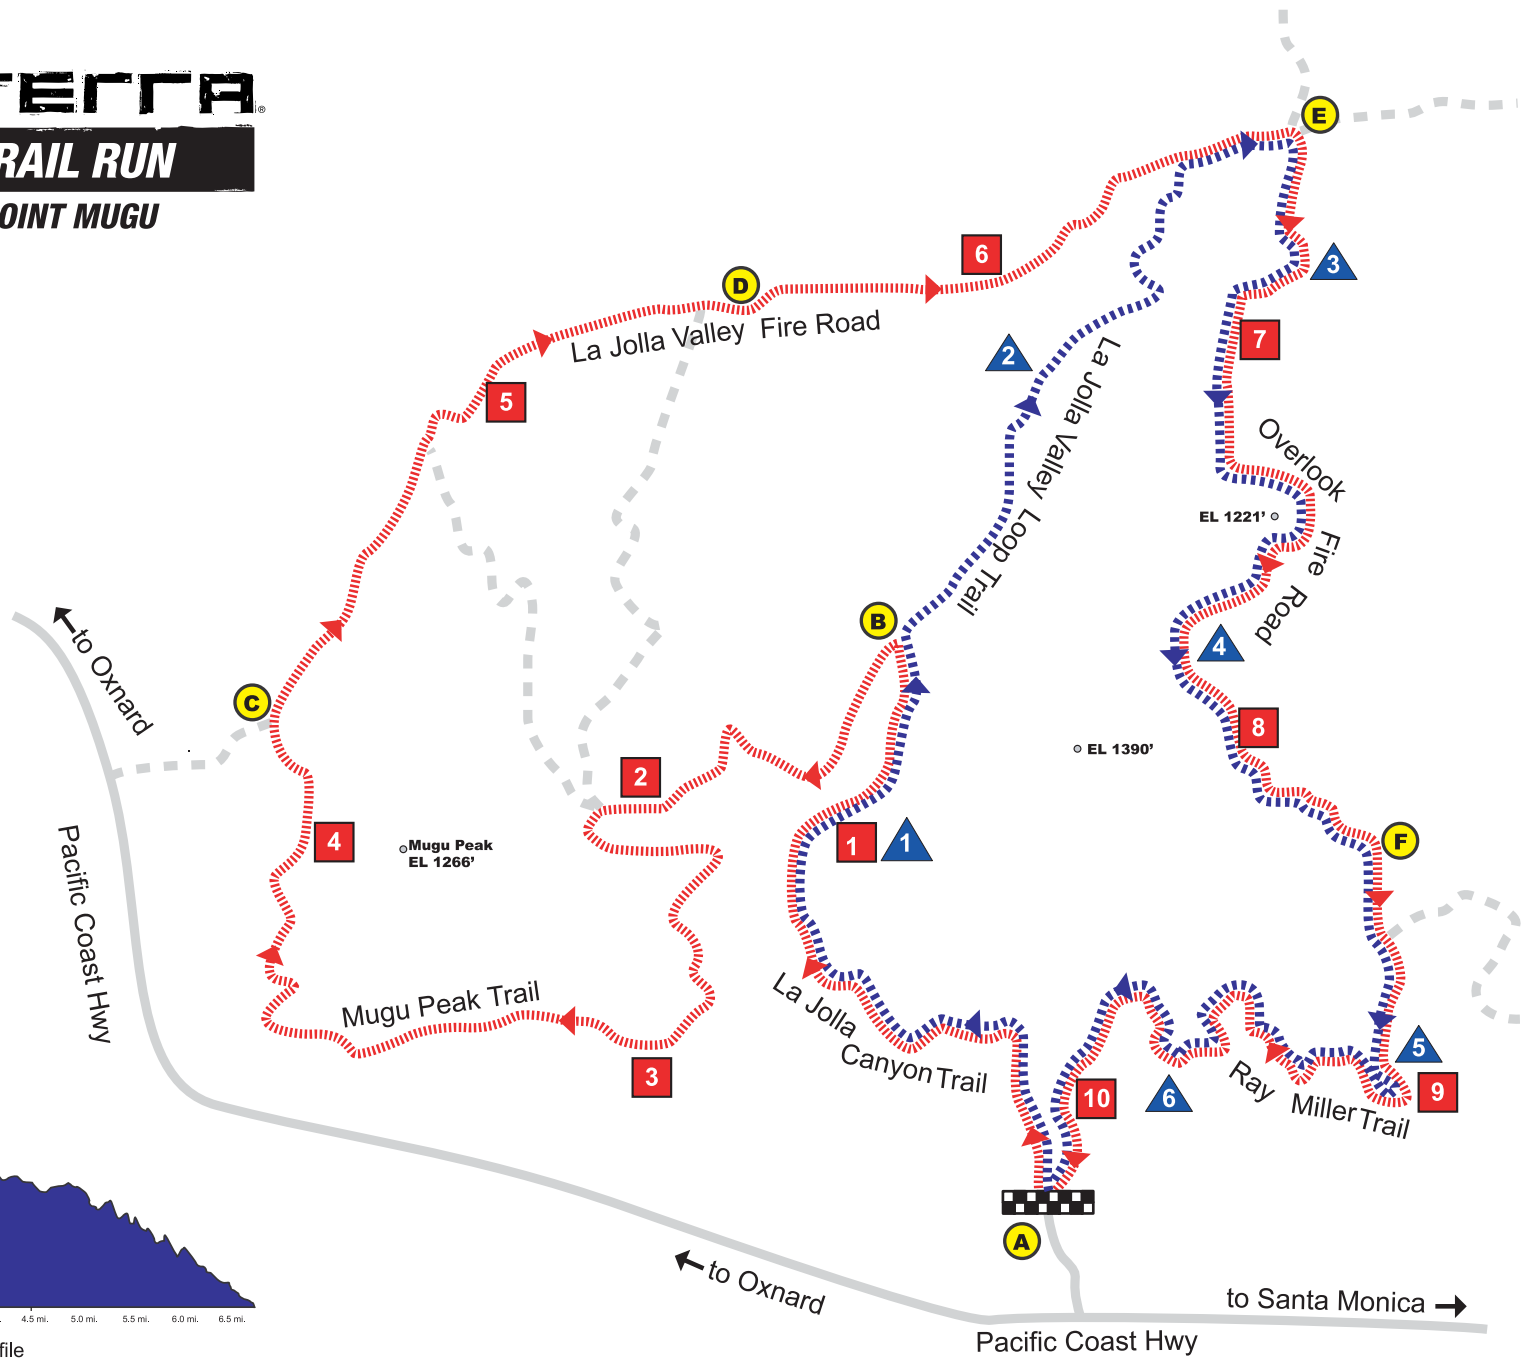

XTRERRA

TRAIL RUN

POINT MUGU

- A Base Area - Start/Finish, Aid, Water, Toilets
 - B Monitor
 - C Monitor
 - D Monitor & Water
 - E Monitor, Aid, Water
 - F Monitor, Aid, Water
-
- 18k Course
 - 18k Mile Markers
-
- 11k Course
 - 11k Mile Markers

11k Elevation Profile

18k Elevation Profile